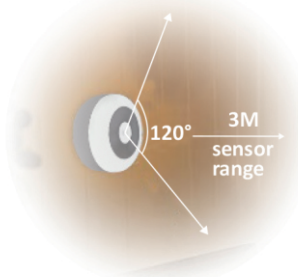

SANITIZED, 2 COLOR MOTION SENSOR NIGHT LIGHT

TL233 is a smart, motion sensor night light with 2-color light selection (warm white & cool white) in one device for those health conscious new generation with sanitized housing (innovative addition of TiO₂ photocatalyst technology.)

FEATURES

- PIR sensor auto detecton of light and moton for night light ON.
- Smart 2-color light (warm white & cool white) selecton in one device.
- Sanitized TiO₂ photocatalyst housing for health conscious generaton.
  3 Easy Ways to install.
- Say Goodbye to Wall Plug & Portable Anywhere.
- Long Lastng LEDs.
- Perfect Companion USB AA Rechargeable Ni-MH Battery for Portable, Outdoor, Convenient & Green Applicatons.

MOTION SENSOR LIGHT