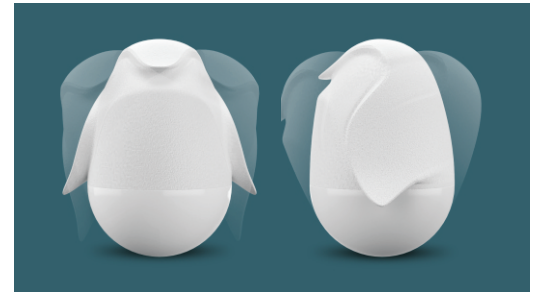

TUMBLER

Symbolizes Strong Will Regardless Of Any Setbacks Confronted