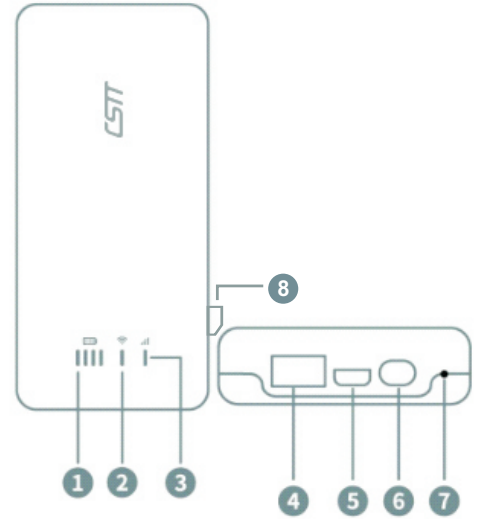

Mobile WiFi Hotspot & Power Bank

FEATURES

- WORLDWIDE CONNECTION, Travel Router
- Powered by **4G LTE HIGH SPEED NETWORK** allows you to enjoy movies music and reading everywhere.
- It can connect up to 10 devices, you can share the internet with your friends or families
- Built-in 10000mAh battery, make sure up to 34 hours+ non-stop using.
- Also you can take it as a power bank, that means fully recharge a standard cellphone (battery 2000mAh) over 3 times

SPECIFICATION :

- 4G Bands:
  LTE-FDD : B1 2100 Mhz /B3 1800 Mhz
  LTE-TDD : B38 2600 Mhz /B39 1900 Mhz
  /B40 2300 Mhz/B41 2500 Mhz MHz
- Wi-Fi 802.11b/g/n produce a hotspot connection for up to 10 Wi-Fi enabled clients while on the go to work or for home entertainment
- Wifi transfer rate: up to 150Mbps
- Battery size: 10,000 mAh
- Battery life: up to 34 hours
- Standby time : up to 100 hours
- Input Micro USB DC5V/2A
- Output USB DC5V/2.1A output
- Size: 167 x 78 x 17 mm
- Weight: 261 grams

WIFI WHEREVER YOU TRAVEL

1. Battery power LED indicator
2. WiFi signal LED indicator
3. Signal reception LED indicator
4. Output USB port 5V/DC 2.1A
5. Input MicroUSB 5V/DC 2A
6. On/Off button
7. Reset button
8. Micro SIM card slot