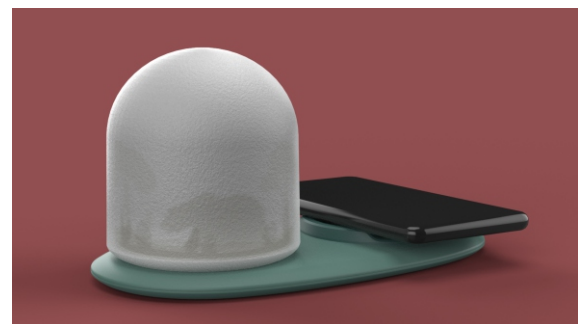

CREATING A 3D WONDERFUL SCENE

It is a engraved style inside the foggy lampshade. The lampshade has a pattern in 360 degree. This design will be a relative scene every 180 degree (semicircle). The first half of the pattern is a bear in near sight and a deer in the distant sight; while the latter half scene is in reverse a deer in near sight and a bear in the distant sight, creating a relative relationship and a wonderful 3D imaginary dream world under color changing LEDs.

SPECIFICATIONS:

- Power Supply: USB Type C 5V-12V/DC 1.5A Max
- LED Beads: 4 RGB, 6 White Lights
- Rated LED Power: 1.5W
- LED Color :
  Warm White => Strong White => 7 Colors => Off
- Illumination: ~ 150lm
- Colour temperature: White – 6000K, RGB Color 1000K-4000K
- Wireless Charger Output: 10W
  Charging Efficiency: 75%
- Product Dimension: (Base) 200 x 113 x 33.2 mm & (Forest) ϕ 84 x 90 mm
- Product Weight: g

NOTE : For best results, place your cellphone on the center of the wireless charging pad to ensure stable charging.

Hidden Forest Pattern