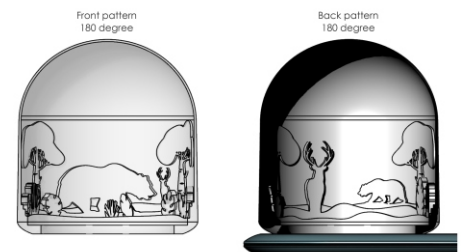

360 Degree inner pattern

wireless
charger

CSTT HK